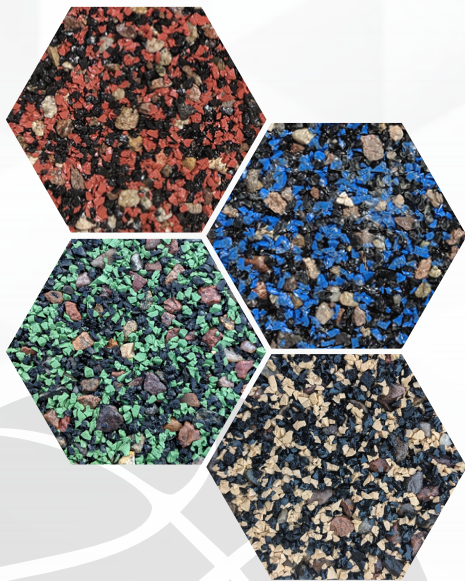

CourtScapes™

ATHLETIC COURT SURFACING

Transform your tennis, basketball or other athletic court into a dynamic and firm multi-use space for a fraction of the cost! If your court is past its prime, consider CourtScapes from FlexGround. This innovative solution can be installed directly over existing damaged asphalt or concrete courts. No need to spend time and money ripping out old courts. This custom mixed surface system is designable.

Advantages:

- Certified classification by International Tennis Federation (ITF)
- Slip resistant
- Firm yet flexible
- Custom designed to suit all needs
- Porous for quicker drying and less puddling
- Available in 4 standard color options