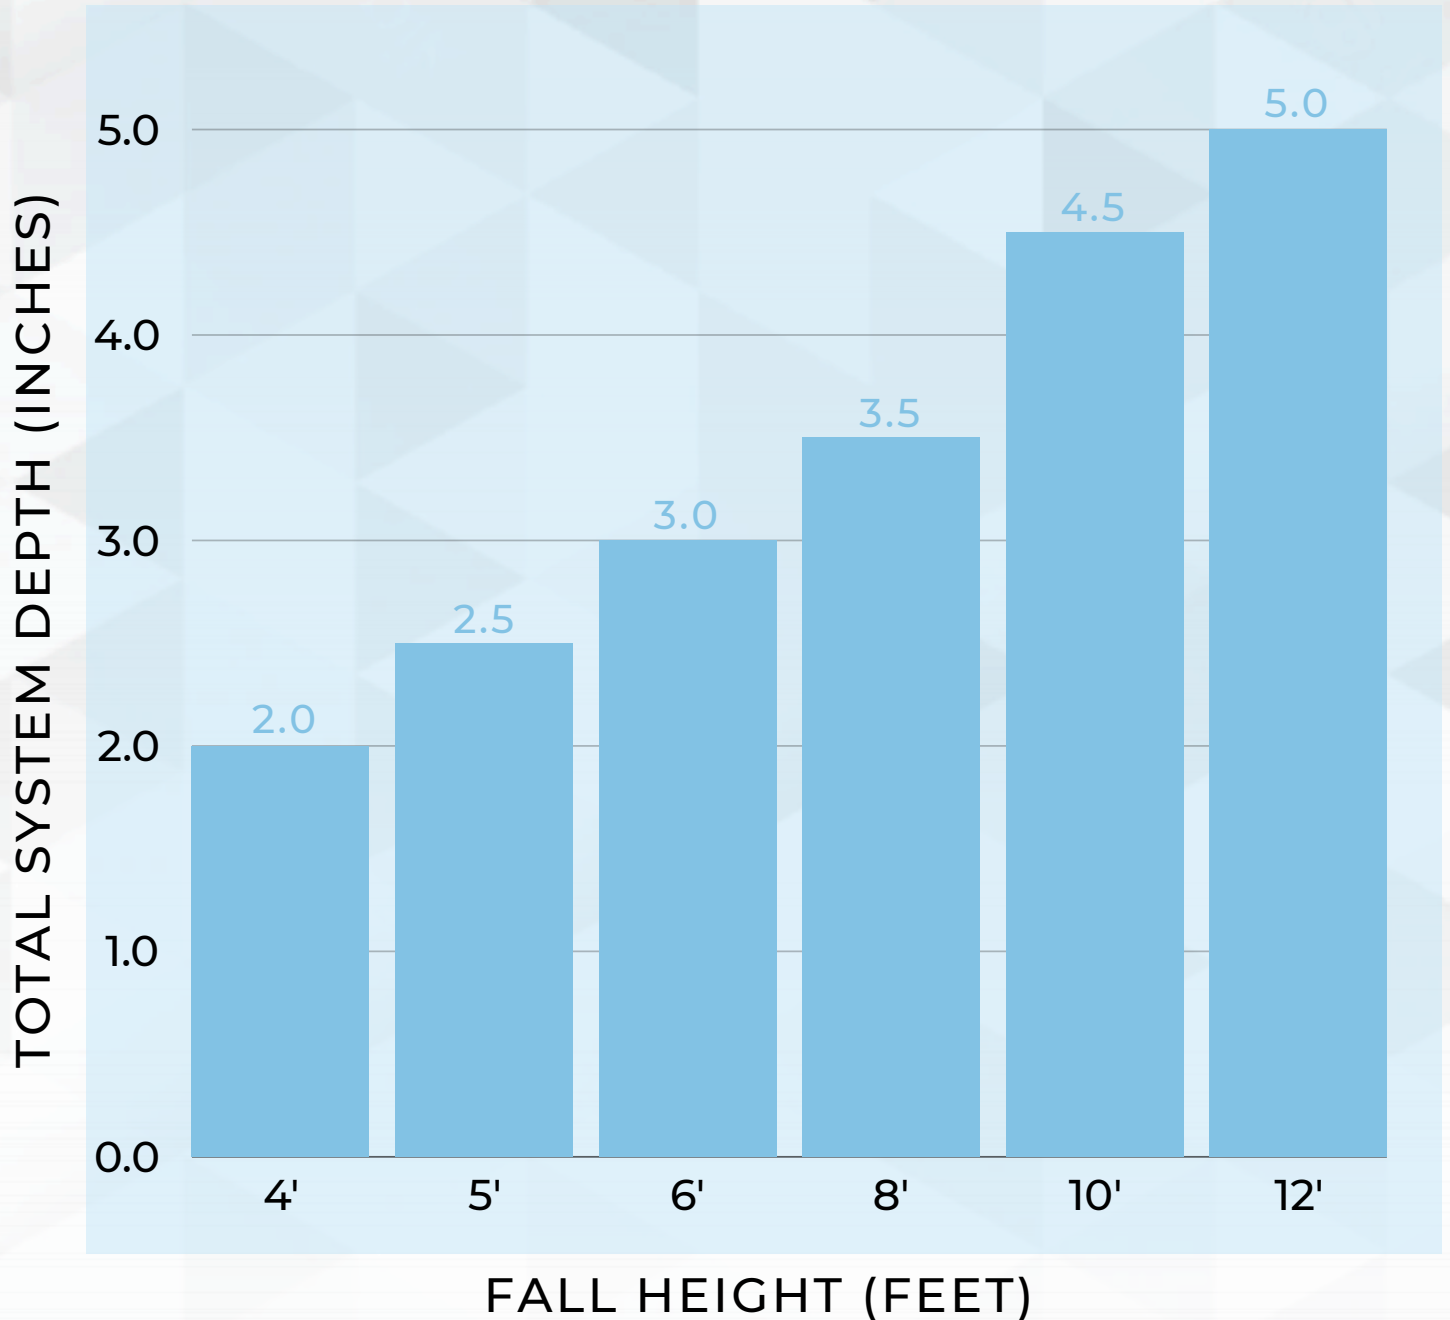

Xtreme Playground

FALL HEIGHT CHART

CHART REPRESENTS THE TOTAL (SBR CUSHION & TPV WEAR COURSE) SYSTEM DEPTH
EXAMPLE: 2.0" SYSTEM CONSISTS OF 1.5" SBR CUSHION LAYER AND 1/2" TPV WEAR COURSE