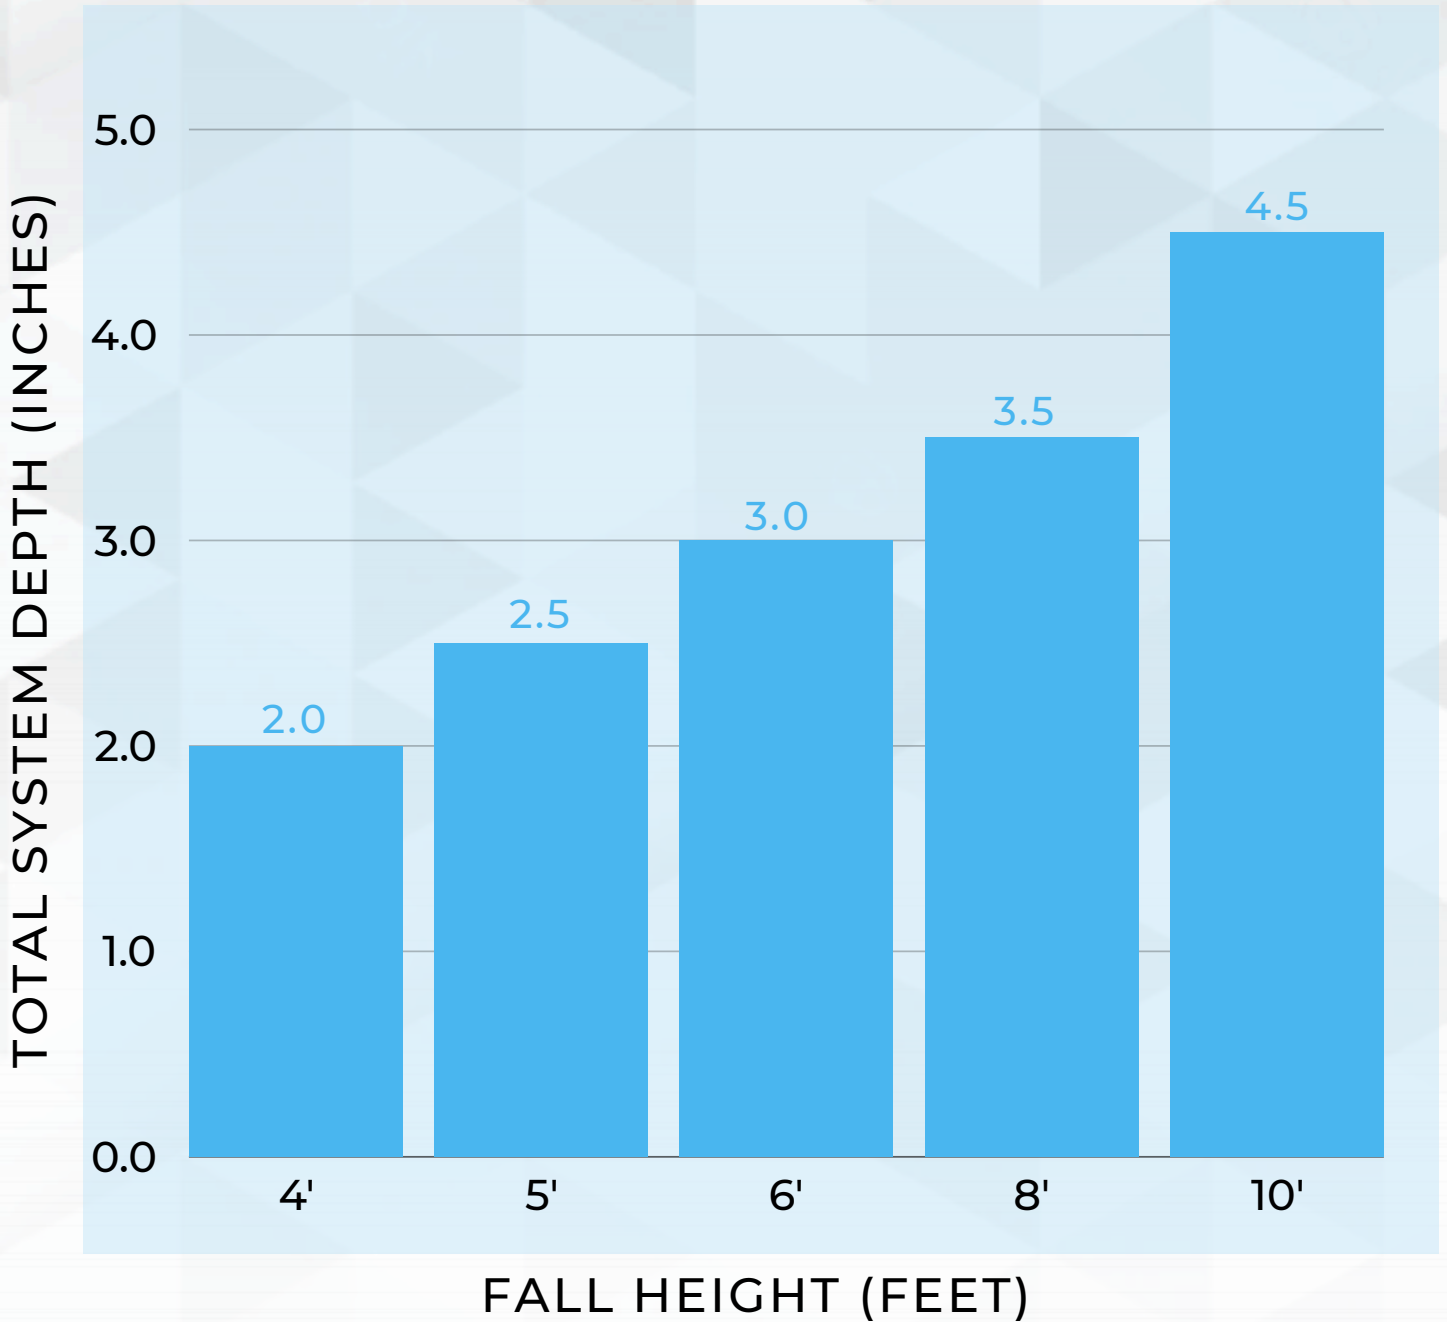

UltraFlex

FALL HEIGHT CHART

CHART REPRESENTS THE TOTAL (SBR CUSHION & TPV WEAR COURSE) SYSTEM DEPTH
EXAMPLE: 2.0" SYSTEM CONSISTS OF 1.5" CUSHION LAYER AND 1/2" TPV WEAR COURSE