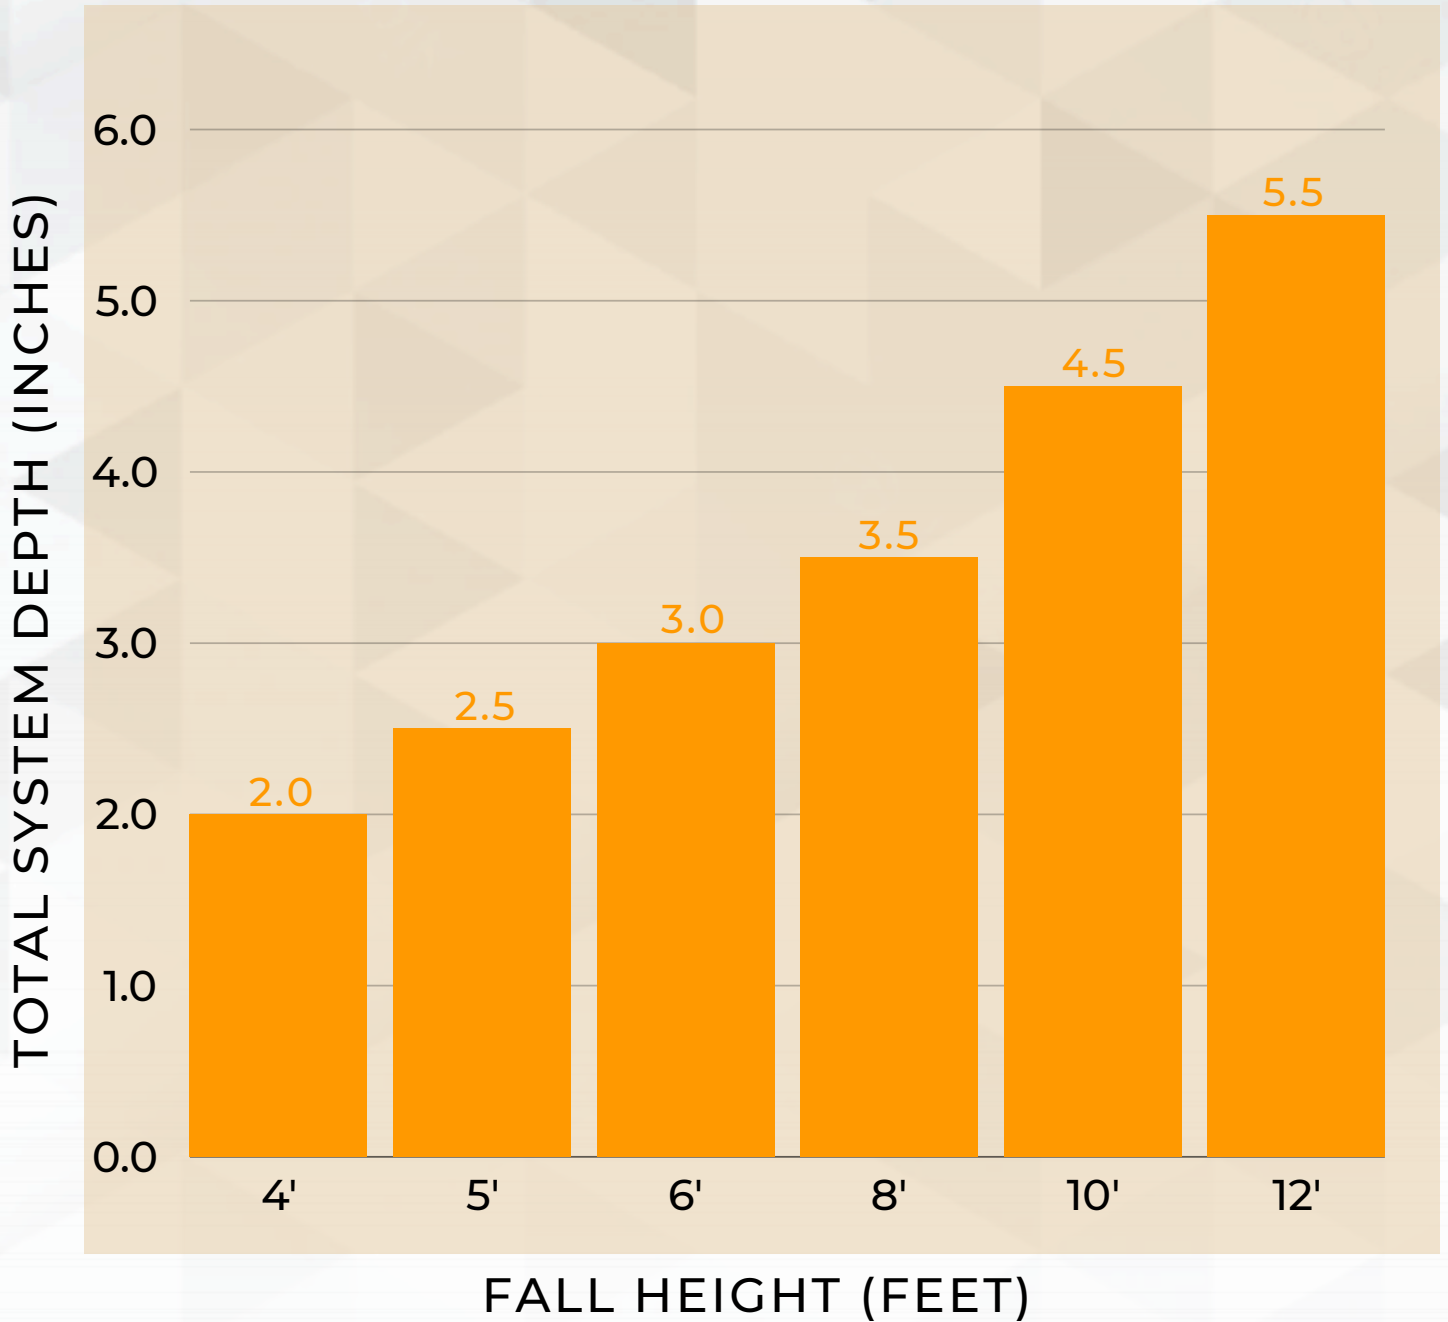

EnduraFlex

FALL HEIGHT CHART

CHART REPRESENTS THE TOTAL (SBR CUSHION & TPV WEAR COURSE) SYSTEM DEPTH
EXAMPLE: 2.0" SYSTEM CONSISTS OF 1.5" CUSHION LAYER AND 1/2" TPV WEAR COURSE